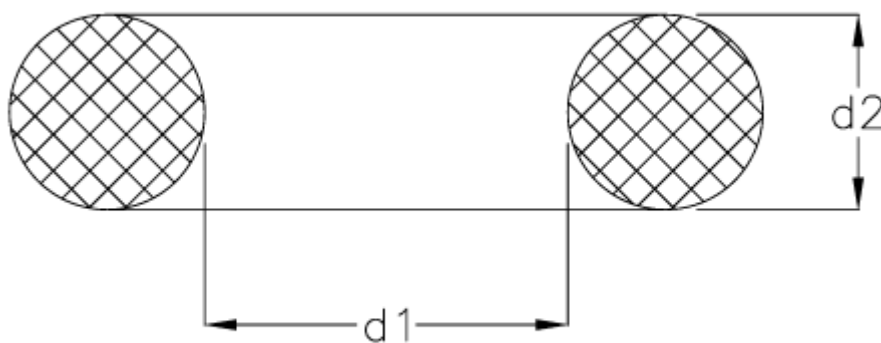

Data Sheet

Article number: 159004000100120

Description: KLEE O-ring 4x1 FPM80 black

Measures

d1 = 4.00

d2 = 1.00

Size = 4 x 1